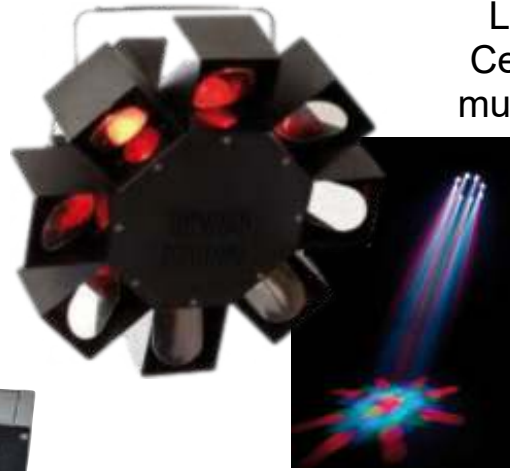

LED Dynamic  
musikgesteuert  
DMX

**19,00**

LED Arana  
Center-Effekt,  
musikgesteuert  
DMX

**17,00**

LED Tunnel  
Flower, DMX,  
Sound  
Masterslave

**18,00**

LED Derby  
musikgesteuert  
Strahleneffekt